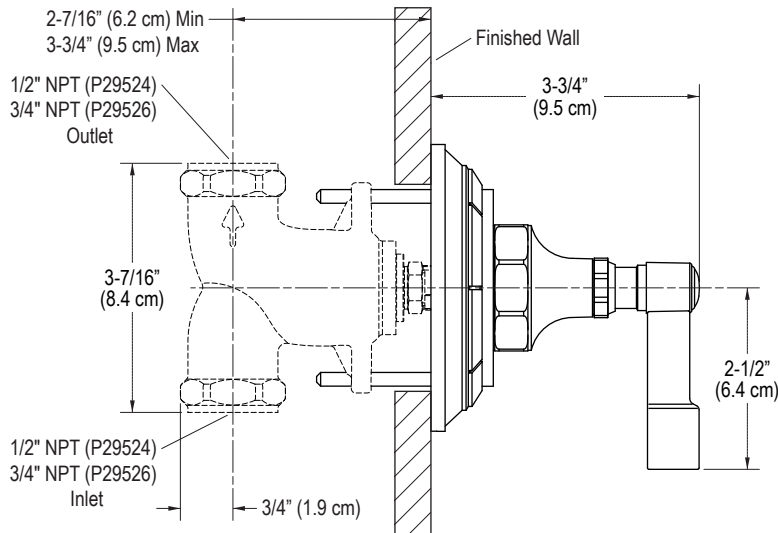

# P23013

- Solid Brass Construction for Durability and Reliability
- Volume Control Valve Allows the User to Customize Their Shower Experience
- Complements the For Loft Collection

P23013-CR

P23013-LV

SPECIFIED MODEL				
Model	Description	Finishes		
P23013-CR	For Loft Volume Control Valve Trim, Cross Handle	<input type="checkbox"/> CP Polished Chrome	<input type="checkbox"/> AD Nickel Silver	<input type="checkbox"/> AG Brushed Nickel
P23013-LV	For Loft Volume Control Valve Trim, Lever Handle	<input type="checkbox"/> CP Polished Chrome	<input type="checkbox"/> AD Nickel Silver	<input type="checkbox"/> AG Brushed Nickel
Required Rough-in				
P29526-00	3/4" Volume Control Valve	<input type="checkbox"/> NA		
P29524-00	1/2" Volume Control Valve	<input type="checkbox"/> NA		