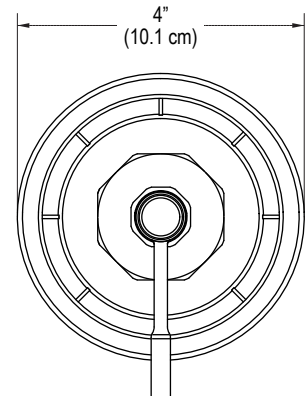

# P23013

- Solid Brass Construction for Durability and Reliability
- Volume Control Valve Allows the User to Customize Their Shower Experience
- Complements the For Loft Collection

P23013-CR

P23013-LV

SPECIFIED MODEL				
Model	Description	Finishes		
P23013-CR	For Loft Volume Control Valve Trim, Cross Handle	<input type="checkbox"/> CP Polished Chrome	<input type="checkbox"/> AD Nickel Silver	<input type="checkbox"/> AG Brushed Nickel
P23013-LV	For Loft Volume Control Valve Trim, Lever Handle	<input type="checkbox"/> CP Polished Chrome	<input type="checkbox"/> AD Nickel Silver	<input type="checkbox"/> AG Brushed Nickel
Required Rough-in				
P29526-00	3/4" Volume Control Valve	<input type="checkbox"/> NA		
P29524-00	1/2" Volume Control Valve	<input type="checkbox"/> NA		