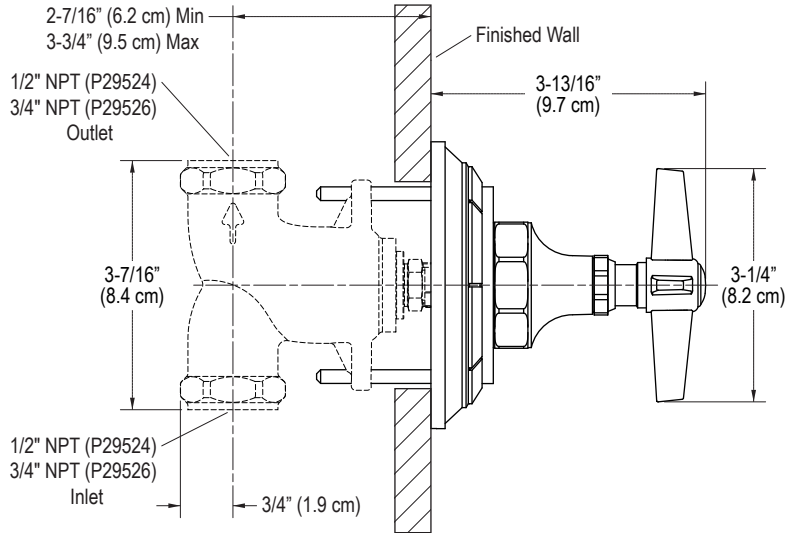

# P23013

- Solid Brass Construction for Durability and Reliability
- Volume Control Valve Allows the User to Customize Their Shower Experience
- Complements the For Loft Collection

P23013-CR

P23013-LV

SPECIFIED MODEL				
Model	Description	Finishes		
P23013-CR	For Loft Volume Control Valve Trim, Cross Handle	<input type="checkbox"/> CP Polished Chrome	<input type="checkbox"/> AD Nickel Silver	<input type="checkbox"/> AG Brushed Nickel
P23013-LV	For Loft Volume Control Valve Trim, Lever Handle	<input type="checkbox"/> CP Polished Chrome	<input type="checkbox"/> AD Nickel Silver	<input type="checkbox"/> AG Brushed Nickel
Required Rough-in				
P29526-00	3/4" Volume Control Valve	<input type="checkbox"/> NA		
P29524-00	1/2" Volume Control Valve	<input type="checkbox"/> NA		