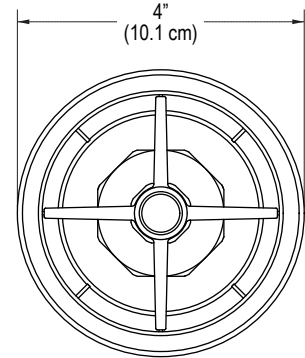

# P23013

- Solid Brass Construction for Durability and Reliability
- Volume Control Valve Allows the User to Customize Their Shower Experience
- Complements the For Loft Collection

P23013-CR

P23013-LV

SPECIFIED MODEL				
Model	Description	Finishes		
P23013-CR	For Loft Volume Control Valve Trim, Cross Handle	<input type="checkbox"/> CP Polished Chrome	<input type="checkbox"/> AD Nickel Silver	<input type="checkbox"/> AG Brushed Nickel
P23013-LV	For Loft Volume Control Valve Trim, Lever Handle	<input type="checkbox"/> CP Polished Chrome	<input type="checkbox"/> AD Nickel Silver	<input type="checkbox"/> AG Brushed Nickel
Required Rough-in				
P29526-00	3/4" Volume Control Valve	<input type="checkbox"/> NA		
P29524-00	1/2" Volume Control Valve	<input type="checkbox"/> NA		