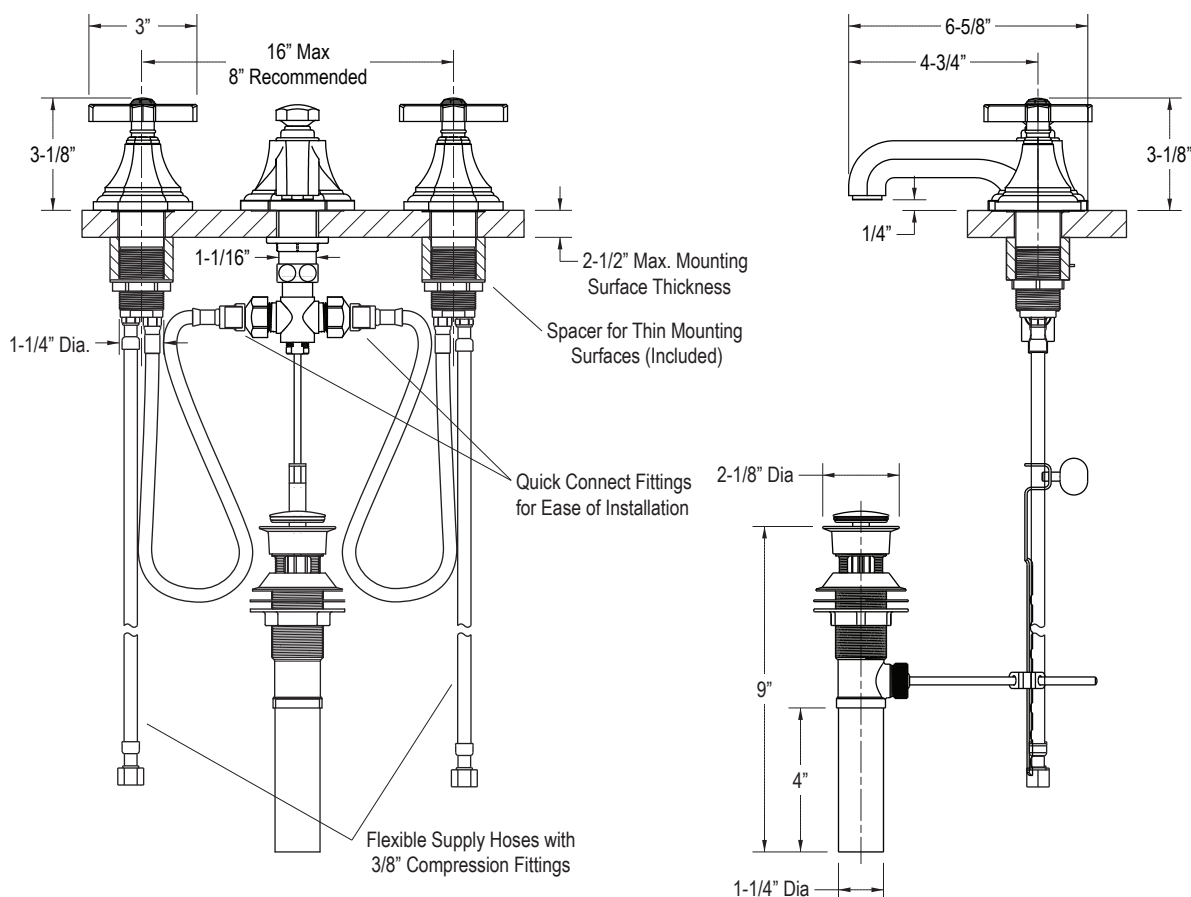

FEATURES

- Two-Handle, Widespread Lavatory Faucet for 8" - 16" Centers
- Equipped with Quick Connect Fittings for Easy Installation
- Solid Brass Construction
- Available with Crystal, Black Obsidian, or Nephrite Jade Handles
- Quarter-Turn Washerless Ceramic Disc Valves
- Spout Includes Vacuum Breaker

SPECIFIED MODEL

Model	Description	Finishes		
P22730-CC	For Town Basin Set, Crystal, Cross Handles	<input type="checkbox"/> CP Polished Chrome	<input type="checkbox"/> AD Nickel Silver	<input type="checkbox"/> AG Brushed Nickel
P22730-BC	For Town Basin Set, Black Obsidian, Cross Handles	<input type="checkbox"/> CP Polished Chrome	<input type="checkbox"/> AD Nickel Silver	<input type="checkbox"/> AG Brushed Nickel
P22730-GC	For Town Basin Set, Green Nephrite Jade, Cross Handles	<input type="checkbox"/> CP Polished Chrome	<input type="checkbox"/> AD Nickel Silver	<input type="checkbox"/> AG Brushed Nickel